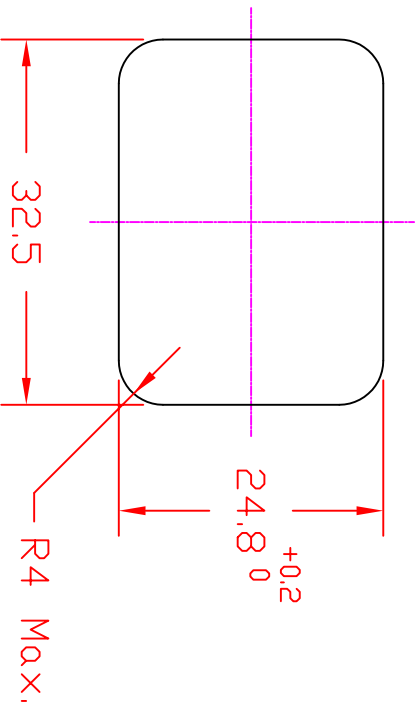

Panel cut out

THIS DOCUMENT AND ITS CONTENTS ARE THE PROPRIETARY CONFIDENTIAL PROPERTY OF INTERPOWER CORPORATION. NO USE OR COPIES MAY BE MADE WITHOUT WRITTEN PERMISSION FROM INTERPOWER CORPORATION.

DIMENSIONS IN MILLIMETERS

TITLE Sheet F

DRAFT BY: JC DATE: 3-11-2002

DRAFTING APPROVAL: DATE:

PART NUMBER: 8301611

MATERIAL: DD NOT SCALE

CHANGE DESCRIPTION DATE SHEET 1 OF 1 INTERPOWER CORPORATION

REV