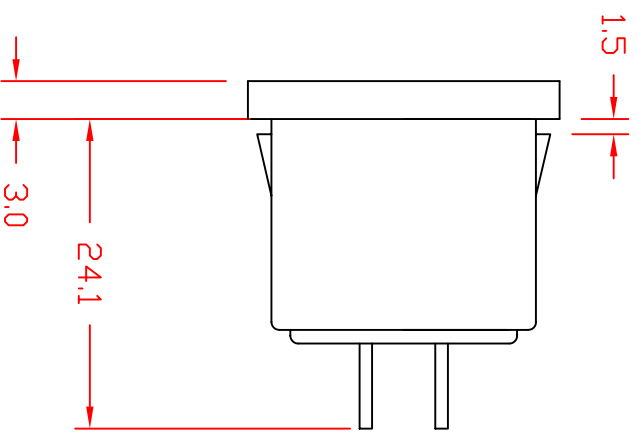

Panel cut out

THIS DOCUMENT AND ITS CONTENTS ARE THE PROPRIETARY CONFIDENTIAL PROPERTY OF INTERPOWER CORPORATION. NO USE OR COPIES MAY BE MADE WITHOUT WRITTEN PERMISSION FROM INTERPOWER CORPORATION.

DIMENSIONS IN MILLIMETERS

TITLE Sheet F

DRAFT BY: JC DATE: 3-11-2002

DRAFTING APPROVAL: DATE:

PART NUMBER: 8301611

MATERIAL: DD NOT SCALE

CHANGE DESCRIPTION DATE SHEET 1 OF 1 INTERPOWER CORPORATION

REV