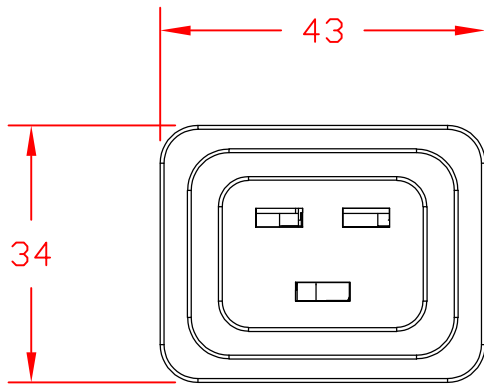

Panel cut out

THIS DOCUMENT AND ITS CONTENTS ARE THE PROPRIETARY CONFIDENTIAL PROPERTY OF INTERPOWER CORPORATION. NO USE OR COPIES MAY BE MADE WITHOUT WRITTEN PERMISSION FROM INTERPOWER CORPORATION.

DIMENSIONS IN MILLIMETERS

TITLE: IEC 60320 Sheet J Gray Snap-in Power Outlet

REV	CHANGE DESCRIPTION	DATE	INITIALS
C	Added strengthening members near contacts on back.	3/20/24	DDF
B	Added missing snaps to some views.	12/13/22	DDF
A	Introduction of new part to product line.	11/08/21	DDF

DRAFT BY: DEG	DATE: 01/25/2017
DRAFTING APPROVAL: DDF	DATE: 11/08/21

PART NUMBER: 83031120

MATERIAL:	DO NOT SCALE
	SHEET 1 OF 1

INTERPOWER CORPORATION