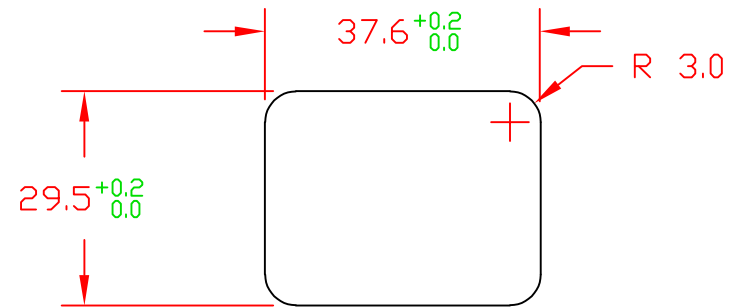

Panel cut out

THIS DOCUMENT AND ITS CONTENTS ARE THE PROPRIETARY CONFIDENTIAL PROPERTY OF INTERPOWER CORPORATION. NO USE OR COPIES MAY BE MADE WITHOUT WRITTEN PERMISSION FROM INTERPOWER CORPORATION.

DIMENSIONS IN MILLIMETERS

TITLE: IEC 60320 Sheet J Gray Snap-in Power Outlet

REV	CHANGE DESCRIPTION	DATE	INITIALS
C	Added strengthening members near contacts on back.	3/20/24	DDF
B	Added missing snaps to some views.	12/13/22	DDF
A	Introduction of new part to product line.	11/08/21	DDF

DRAFT BY: DEG	DATE: 01/25/2017
DRAFTING APPROVAL: DDF	DATE: 11/08/21

PART NUMBER: 83031120

MATERIAL:	DO NOT SCALE
	SHEET 1 OF 1

INTERPOWER CORPORATION