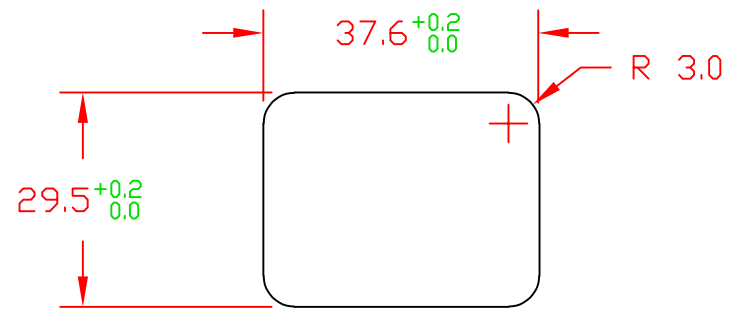

Panel cut out

THIS DOCUMENT AND ITS CONTENTS ARE THE PROPRIETARY CONFIDENTIAL PROPERTY OF INTERPOWER CORPORATION. NO USE OR COPIES MAY BE MADE WITHOUT WRITTEN PERMISSION FROM INTERPOWER CORPORATION.

DIMENSIONS IN MILLIMETERS

TITLE: IEC 60320 Sheet J White Snap-in Power Outlet

REV	CHANGE DESCRIPTION	DATE	INITIALS
C	Added strengthening members near contacts on back.	3/20/24	DDF
B	Added missing snaps to some views.	12/13/22	DDF
A	Introduction of new part to product line.	11/08/21	DDF

DRAFT BY: DEG DATE: 01/25/2017
DRAFTING APPROVAL: DDF DATE: 11/08/21

PART NUMBER: 83031220

MATERIAL:

DO NOT SCALE

INTERPOWER CORPORATION

SHEET 1 OF 1