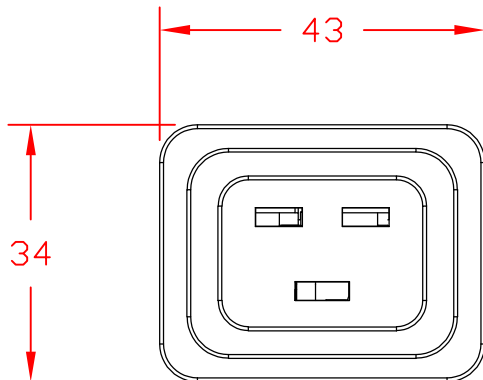

Panel cut out

THIS DOCUMENT AND ITS CONTENTS ARE THE PROPRIETARY CONFIDENTIAL PROPERTY OF INTERPOWER CORPORATION. NO USE OR COPIES MAY BE MADE WITHOUT WRITTEN PERMISSION FROM INTERPOWER CORPORATION.

DIMENSIONS IN MILLIMETERS

TITLE: IEC 60320 Sheet J White Snap-in Power Outlet

REV	CHANGE DESCRIPTION	DATE	INITIALS
C	Added strengthening members near contacts on back.	3/20/24	DDF
B	Added missing snaps to some views.	12/13/22	DDF
A	Introduction of new part to product line.	11/08/21	DDF

DRAFT BY: DEG DATE: 01/25/2017
DRAFTING APPROVAL: DDF DATE: 11/08/21

PART NUMBER: 83031220

MATERIAL:

DO NOT SCALE

INTERPOWER CORPORATION

SHEET 1 OF 1