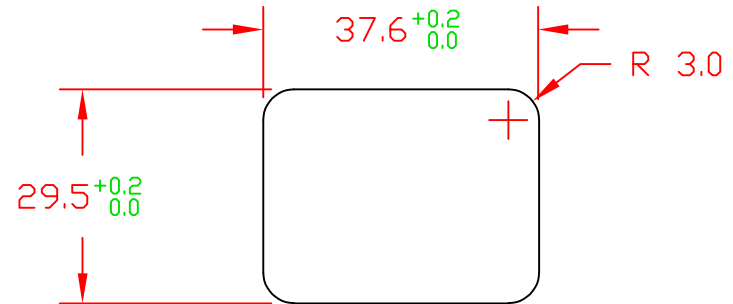

Panel cut out

THIS DOCUMENT AND ITS CONTENTS ARE THE PROPRIETARY CONFIDENTIAL PROPERTY OF INTERPOWER CORPORATION. NO USE OR COPIES MAY BE MADE WITHOUT WRITTEN PERMISSION FROM INTERPOWER CORPORATION.

DIMENSIONS IN MILLIMETERS

TITLE: IEC 60320 Sheet J White Snap-in Power Outlet

REV	CHANGE DESCRIPTION	DATE	INITIALS
C	Added strengthening members near contacts on back.	3/20/24	DDF
B	Added missing snaps to some views.	12/13/22	DDF
A	Introduction of new part to product line.	11/08/21	DDF

DRAFT BY:	DEG	DATE:	01/25/2017
DRAFTING APPROVAL:	DDF	DATE:	11/08/21

PART NUMBER: 83031230

MATERIAL:	DO NOT SCALE
	SHEET 1 OF 1

INTERPOWER CORPORATION