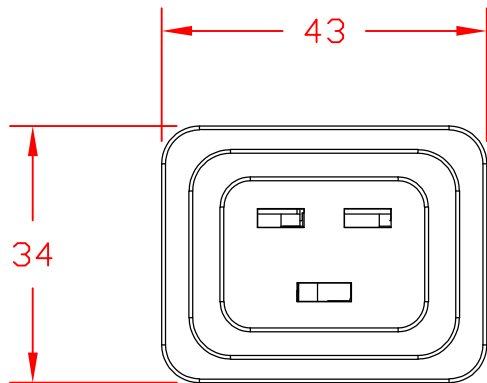

Panel cut out

THIS DOCUMENT AND ITS CONTENTS ARE THE PROPRIETARY CONFIDENTIAL PROPERTY OF INTERPOWER CORPORATION. NO USE OR COPIES MAY BE MADE WITHOUT WRITTEN PERMISSION FROM INTERPOWER CORPORATION.

DIMENSIONS IN MILLIMETERS

TITLE: IEC 60320 Sheet J White Snap-in Power Outlet

REV	CHANGE DESCRIPTION	DATE	INITIALS
C	Added strengthening members near contacts on back.	3/20/24	DDF
B	Added missing snaps to some views.	12/13/22	DDF
A	Introduction of new part to product line.	11/08/21	DDF

DRAFT BY:	DEG	DATE:	01/25/2017
DRAFTING APPROVAL:	DDF	DATE:	11/08/21

PART NUMBER: 83031230

MATERIAL:	DO NOT SCALE
	SHEET 1 OF 1

INTERPOWER CORPORATION