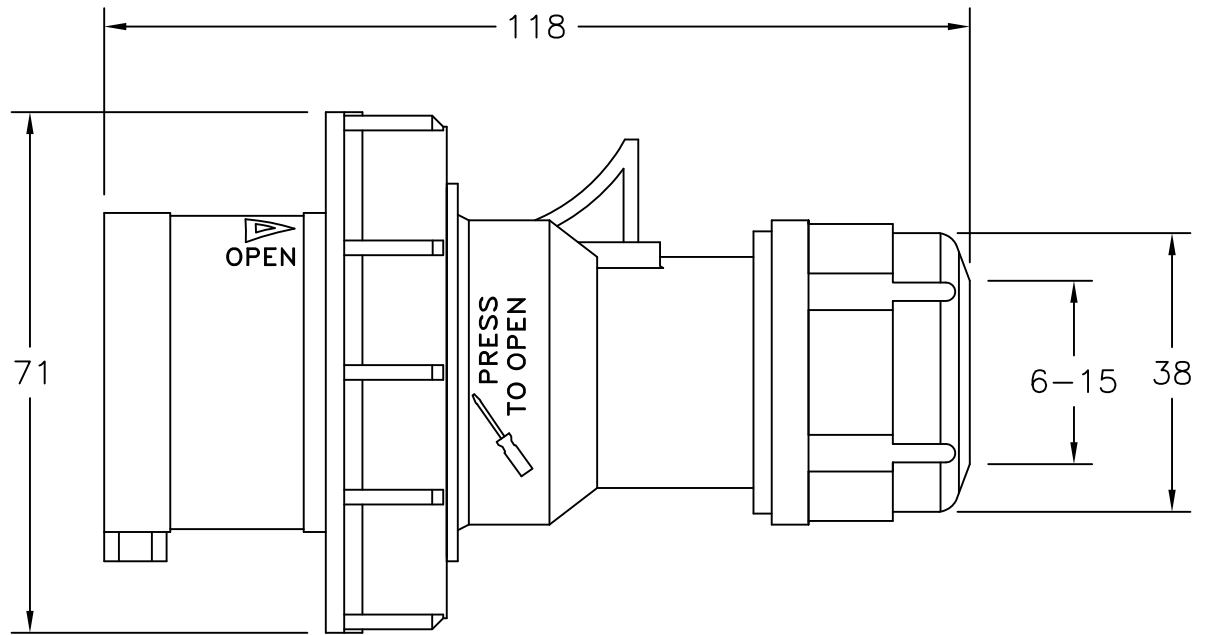

SIDE VIEW

THIS DOCUMENT AND ITS CONTENTS ARE THE PROPRIETARY CONFIDENTIAL
PROPERTY OF INTERPOWER CORPORATION. NO USE OR COPIES
MAY BE MADE WITHOUT WRITTEN PERMISSION FROM INTERPOWER CORPORATION.

DIMENSIONS IN MILLIMETERS

TITLE IEC 60309 Plug
IP67, WATERTIGHT

DRAFT BY: DDF DATE: 06/16/17

DRAFTING APPROVAL: DDF DATE: 06/16/17

PART NUMBER: 84131254

MATERIAL:

SCALE: FULL SCALE

INTERPOWER CORPORATION

SHEET 1 OF 1

REV	CHANGE DESCRIPTION	DATE
A	Introduction of Blue/Black color scheme. DDF	6/16/17