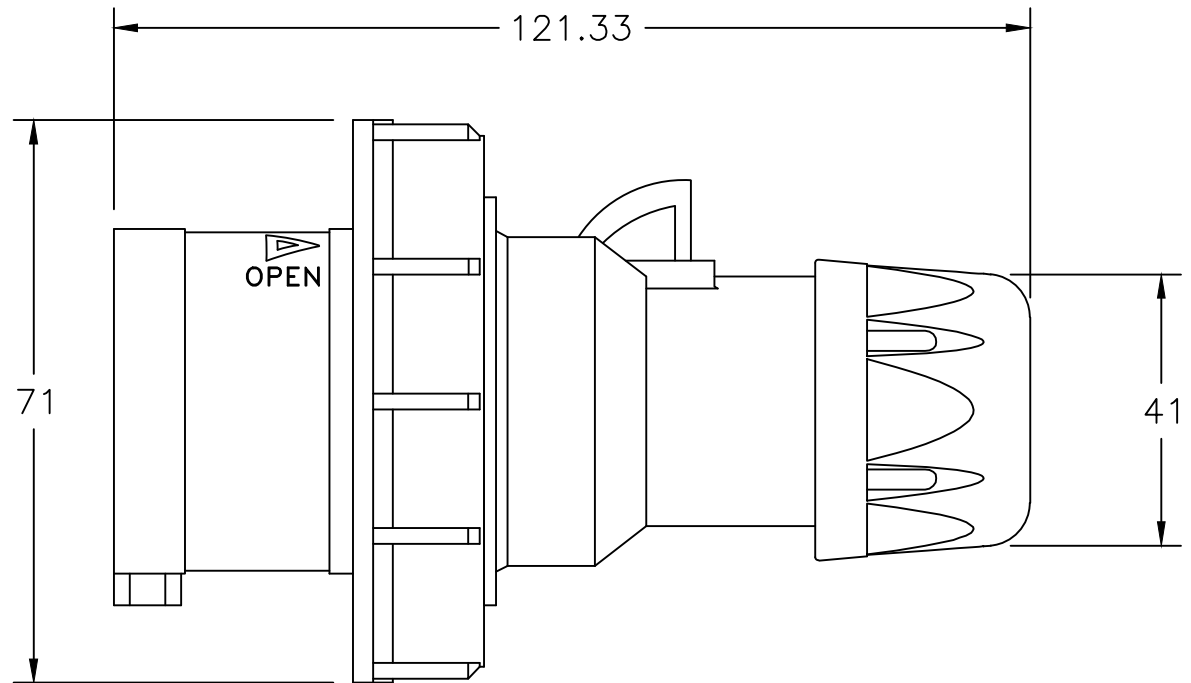

SIDE VIEW

THIS DOCUMENT AND ITS CONTENTS ARE THE PROPRIETARY CONFIDENTIAL
PROPERTY OF INTERPOWER CORPORATION. NO USE OR COPIES
MAY BE MADE WITHOUT WRITTEN PERMISSION FROM INTERPOWER CORPORATION.

DIMENSIONS IN MILLIMETERS

TITLE IEC 60309 Plug
IP67

DRAFT BY: JPC DATE: 03/30/22

PART NUMBER: 84131255

DRAFTING APPROVAL: JPC DATE: 03/30/22

MATERIAL:

SCALE: FULL SCALE

INTERPOWER CORPORATION

SHEET 1 OF 1

A Introduction of Blue/Black color scheme.

3/30/22

REV CHANGE DESCRIPTION

DATE