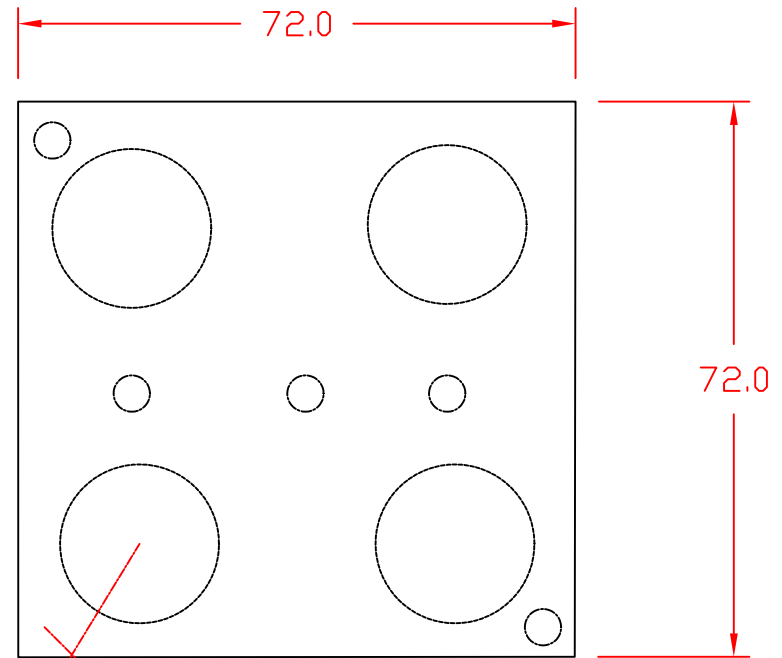

**Knockouts:
11 x 20mm**

**All boxes are fitted with an
earth terminal brass screw
(not shown).**

THIS DOCUMENT AND ITS CONTENTS ARE THE PROPRIETARY CONFIDENTIAL
PROPERTY OF INTERPOWER CORPORATION. NO USE OR COPIES
MAY BE MADE WITHOUT WRITTEN PERMISSION FROM INTERPOWER CORPORATION.

DIMENSIONS IN INCHES

TITLE Steel Box

DRAFT BY: JPC DATE: 11-23-04

PART NUMBER: 88010280

DRAFTING APPROVAL: DATE:

MATERIAL:

DO NOT SCALE

INTERPOWER CORPORATION