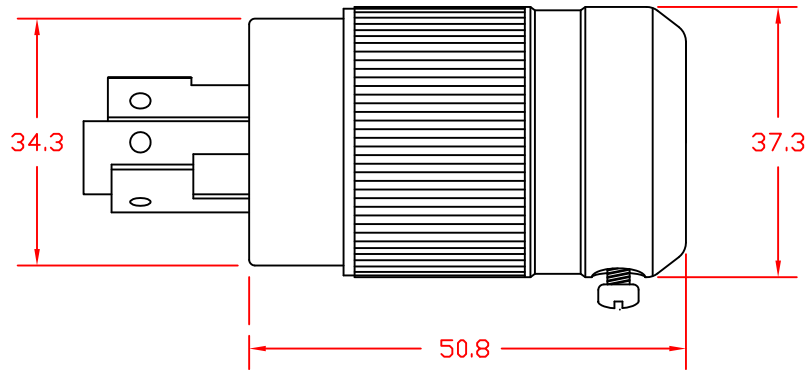

SIDE VIEW

THIS DOCUMENT AND ITS CONTENTS ARE THE PROPRIETARY CONFIDENTIAL PROPERTY OF INTERPOWER CORPORATION. NO USE OR COPIES MAY BE MADE WITHOUT WRITTEN PERMISSION FROM INTERPOWER CORPORATION.

DIMENSIONS IN INCHES

TITLE NEMA L6-15 Plug
15A/250VAC

DRAFT BY: JPC DATE: 6-21-04

PART NUMBER: 88030220

DRAFTING APPROVAL: DATE:

MATERIAL:

DO NOT SCALE

INTERPOWER CORPORATION

REV	CHANGE DESCRIPTION	DATE	INITIALS
A	Corrected Description	7/20/11	DDF

SHEET 1 OF 1