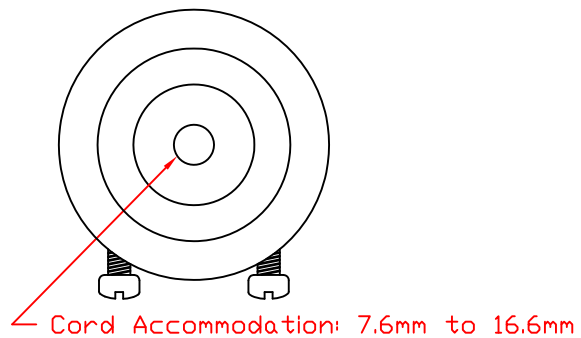

BACK

THIS DOCUMENT AND ITS CONTENTS ARE THE PROPRIETARY CONFIDENTIAL PROPERTY OF INTERPOWER CORPORATION. NO USE OR COPIES MAY BE MADE WITHOUT WRITTEN PERMISSION FROM INTERPOWER CORPORATION.

DIMENSIONS IN INCHES

TITLE NEMA L6-15 Plug
15A/250VAC

DRAFT BY: JPC DATE: 6-21-04

PART NUMBER: 88030220

DRAFTING APPROVAL: DATE:

MATERIAL:

DO NOT SCALE

INTERPOWER CORPORATION

REV	CHANGE DESCRIPTION	DATE	INITIALS
A	Corrected Description	7/20/11	DDF

SHEET 1 OF 1