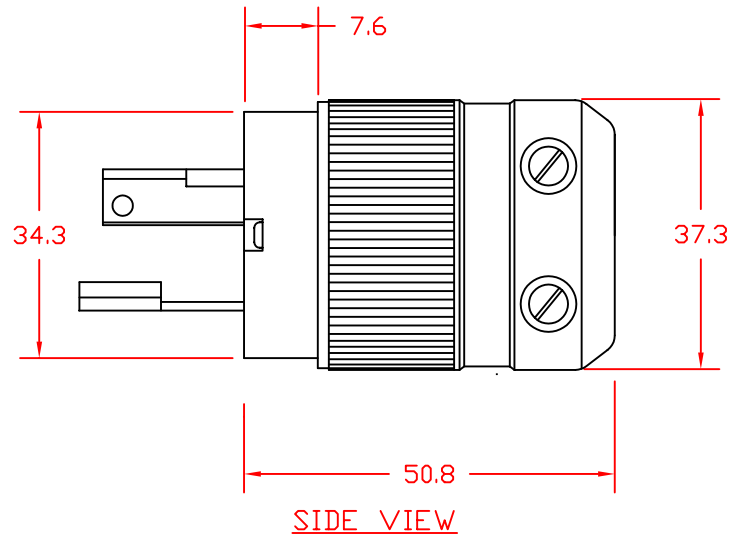

FACE

Cord Accommodation: 7.6mm to 16.6mm

THIS DOCUMENT AND ITS CONTENTS ARE THE PROPRIETARY CONFIDENTIAL PROPERTY OF INTERPOWER CORPORATION. NO USE OR COPIES MAY BE MADE WITHOUT WRITTEN PERMISSION FROM INTERPOWER CORPORATION.

DIMENSIONS IN INCHES

DRAFT BY: JPC DATE: 6-21-04

DRAFTING APPROVAL: DATE:

MATERIAL:

DO NOT SCALE

SHEET 1 OF 1

TITLE NEMA L5-15P Plug

PART NUMBER: 88030240