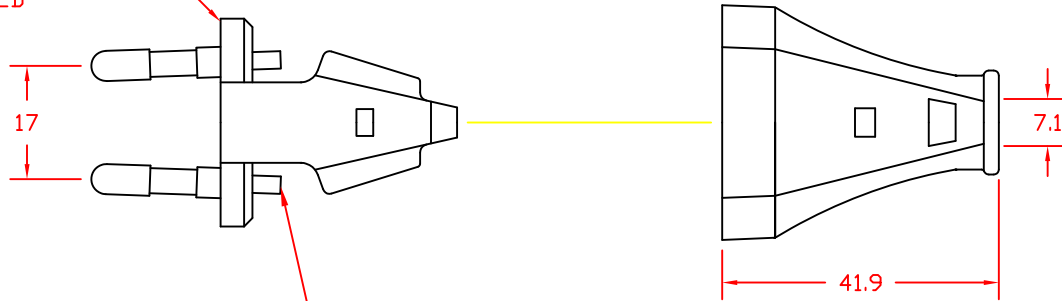

PUSH IN UNTIL FLUSH
AND LOCKED

Wire connection points are crimp terminals. Manufacturer does not offer specialized crimp tool or instructions.

Note: This plug is non-rewireable. Once wired and closed, it cannot be reopened.

<p>THIS DOCUMENT AND ITS CONTENTS ARE THE PROPRIETARY CONFIDENTIAL PROPERTY OF INTERPOWER CORPORATION. NO USE OR COPIES MAY BE MADE WITHOUT WRITTEN PERMISSION FROM INTERPOWER CORPORATION.</p>				DIMENSIONS IN INCHES		TITLE Euro-Plug Rewireable	
				DRAFT BY: JPC		DATE: 6-21-04	
				MATERIAL:		DO NOT SCALE	
REV	CHANGE DESCRIPTION	DATE	INITIALS			SHEET 1 OF 1	
A	Added note about terminals.	9/17/10	DDF			INTERPOWER CORPORATION	