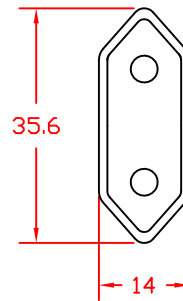

PUSH IN UNTIL FLUSH
AND LOCKED

Wire connection points are crimp terminals. Manufacturer does not offer specialized crimp tool or instructions.

Note: This plug is non-rewireable. Once wired and closed, it cannot be reopened.

<p>THIS DOCUMENT AND ITS CONTENTS ARE THE PROPRIETARY CONFIDENTIAL PROPERTY OF INTERPOWER CORPORATION. NO USE OR COPIES MAY BE MADE WITHOUT WRITTEN PERMISSION FROM INTERPOWER CORPORATION.</p>				DIMENSIONS IN INCHES		TITLE Euro-Plug Rewireable	
				DRAFT BY: JPC		DATE: 6-21-04	
				MATERIAL:		DO NOT SCALE	
REV	CHANGE DESCRIPTION	DATE	INITIALS			SHEET 1 OF 1	
A	Added note about terminals.	9/17/10	DDF			INTERPOWER CORPORATION	