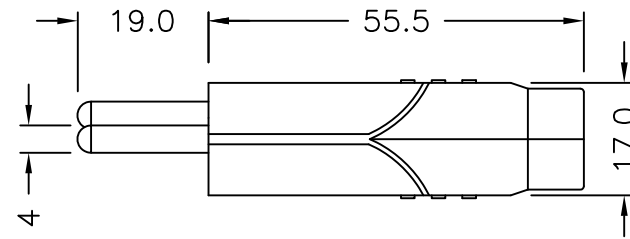

TOP VIEW

SIDE VIEW

FRONT VIEW

THIS DOCUMENT AND ITS CONTENTS ARE THE PROPRIETARY CONFIDENTIAL PROPERTY OF INTERPOWER CORPORATION. NO USE OR COPIES MAY BE MADE WITHOUT WRITTEN PERMISSION FROM INTERPOWER CORPORATION.			DIMENSIONS IN MILLIMETERS		TITLE 10 Amp Brazilian Plug	
			DRAFT BY: ATS/KAZ DATE: 01/07/11		PART NUMBER: 88040200	
			DRAFTING APPROVAL: DDF DATE: 02/04/11		MATERIAL:	
A	Introduction of part.	2/4/11	SCALE: FULL SCALE		INTERPOWER CORPORATION	
REV	CHANGE DESCRIPTION	DATE	SHEET 1 OF 1			