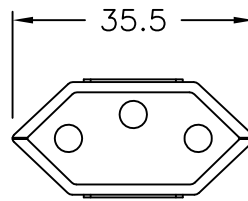

TOP VIEW

SIDE VIEW

FRONT VIEW

THIS DOCUMENT AND ITS CONTENTS ARE THE PROPRIETARY CONFIDENTIAL PROPERTY OF INTERPOWER CORPORATION. NO USE OR COPIES MAY BE MADE WITHOUT WRITTEN PERMISSION FROM INTERPOWER CORPORATION.			DIMENSIONS IN MILLIMETERS		TITLE 10 Amp Brazilian Plug	
			DRAFT BY: ATS/KAZ DATE: 01/07/11		PART NUMBER: 88040200	
			DRAFTING APPROVAL: DDF DATE: 02/04/11		MATERIAL:	
A	Introduction of part.	2/4/11	SCALE: FULL SCALE		INTERPOWER CORPORATION	
REV	CHANGE DESCRIPTION	DATE	SHEET 1 OF 1			