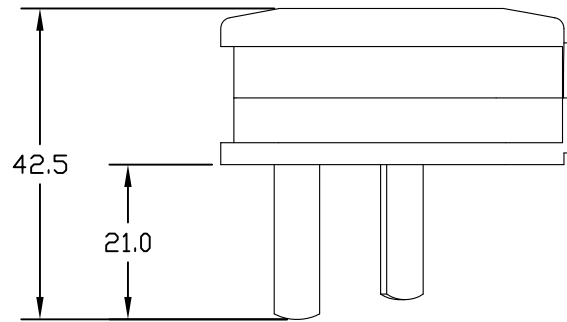

SIDE VIEW

FACE VIEW

THIS DOCUMENT AND ITS CONTENTS ARE THE PROPRIETARY CONFIDENTIAL PROPERTY OF INTERPOWER CORPORATION. NO USE OR COPIES MAY BE MADE WITHOUT WRITTEN PERMISSION FROM INTERPOWER CORPORATION.

DIMENSIONS IN MILLIMETERS

TITLE: CHINESE 10A PLUG

DRAFT BY: ATS/KKA DATE: 03/05/13

DRAFTING APPROVAL: DDF DATE: 03/12/13

PART NUMBER: 88040250

MATERIAL:

SCALE: FULL SCALE

INTERPOWER CORPORATION

SHEET 1 OF 1

A	INITIAL RELEASE	03/05/13
REV	CHANGE DESCRIPTION	DATE