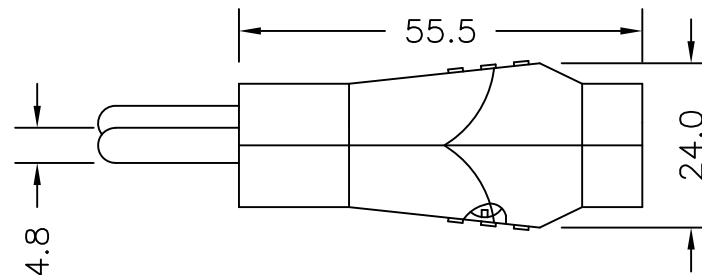

SIDE VIEW

FRONT VIEW

THIS DOCUMENT AND ITS CONTENTS ARE THE PROPRIETARY CONFIDENTIAL
PROPERTY OF INTERPOWER CORPORATION. NO USE OR COPIES
MAY BE MADE WITHOUT WRITTEN PERMISSION FROM INTERPOWER CORPORATION.

DIMENSIONS IN MILLIMETERS

TITLE
20 Amp Black Brazilian Plug

DRAFT BY: DDF DATE: 03/31/16

DRAFTING APPROVAL: DDF DATE: 03/31/16

PART NUMBER: 88040320

MATERIAL:

SCALE: FULL SCALE

INTERPOWER CORPORATION

SHEET 1 OF 1

A	Introduction of part.	03/31/16
REV	CHANGE DESCRIPTION	DATE