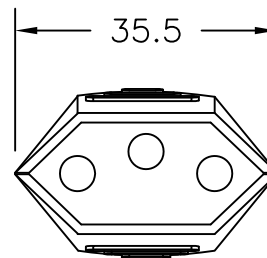

FRONT VIEW

THIS DOCUMENT AND ITS CONTENTS ARE THE PROPRIETARY CONFIDENTIAL
PROPERTY OF INTERPOWER CORPORATION. NO USE OR COPIES
MAY BE MADE WITHOUT WRITTEN PERMISSION FROM INTERPOWER CORPORATION.

DIMENSIONS IN MILLIMETERS

TITLE
20 Amp Black Brazilian Plug

DRAFT BY: DDF DATE: 03/31/16

DRAFTING APPROVAL: DDF DATE: 03/31/16

PART NUMBER: 88040320

MATERIAL:

SCALE: FULL SCALE

INTERPOWER CORPORATION

SHEET 1 OF 1

A	Introduction of part.	03/31/16
REV	CHANGE DESCRIPTION	DATE