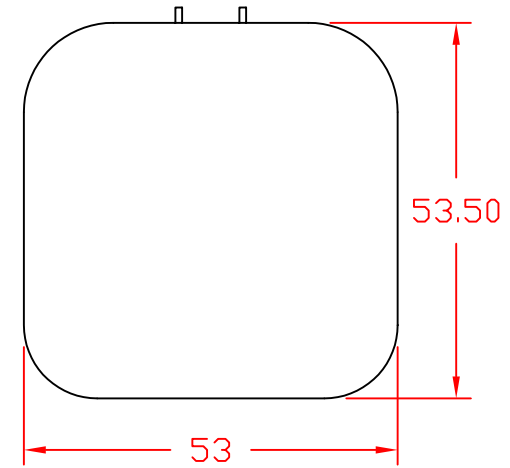

BACK VIEW

THIS DOCUMENT AND ITS CONTENTS ARE THE PROPRIETARY CONFIDENTIAL PROPERTY OF INTERPOWER CORPORATION. NO USE OR COPIES MAY BE MADE WITHOUT WRITTEN PERMISSION FROM INTERPOWER CORPORATION.

DIMENSIONS IN MILLIMETERS

TITLE Europlug Converter

DRAFT BY: JPC

DATE: 5-5-2003

PART NUMBER:

88050010

MATERIAL:

DO NOT SCALE

INTERPOWER CORPORATION

SHEET 1 OF 1

REV

CHANGE DESCRIPTION

DATE

INITIALS