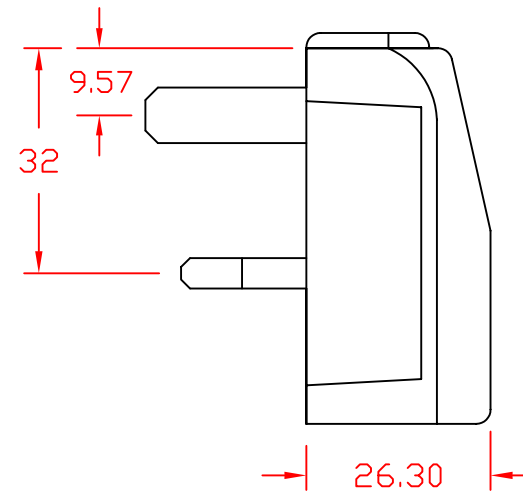

THIS DOCUMENT AND ITS CONTENTS ARE THE PROPRIETARY CONFIDENTIAL PROPERTY OF INTERPOWER CORPORATION. NO USE OR COPIES MAY BE MADE WITHOUT WRITTEN PERMISSION FROM INTERPOWER CORPORATION.

DIMENSIONS IN MILLIMETERS

TITLE Europlug Converter

DRAFT BY: JPC

DATE: 5-5-2003

PART NUMBER:

88050010

MATERIAL:

DO NOT SCALE

INTERPOWER CORPORATION

SHEET 1 OF 1

REV

CHANGE DESCRIPTION

DATE

INITIALS