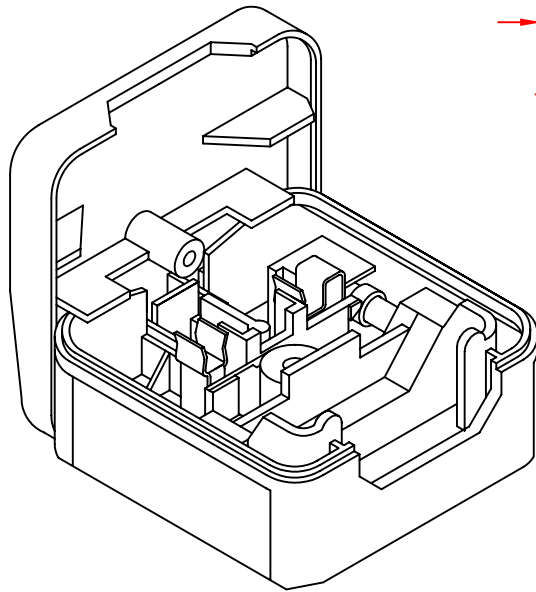

THIS DOCUMENT AND ITS CONTENTS ARE THE PROPRIETARY CONFIDENTIAL PROPERTY OF INTERPOWER CORPORATION. NO USE OR COPIES MAY BE MADE WITHOUT WRITTEN PERMISSION FROM INTERPOWER CORPORATION.

DIMENSIONS IN MILLIMETERS

TITLE Europlug Converter

DRAFT BY: JPC

DATE: 5-5-2003

PART NUMBER:

88050010

MATERIAL:

DO NOT SCALE

INTERPOWER CORPORATION

SHEET 1 OF 1

REV

CHANGE DESCRIPTION

DATE

INITIALS