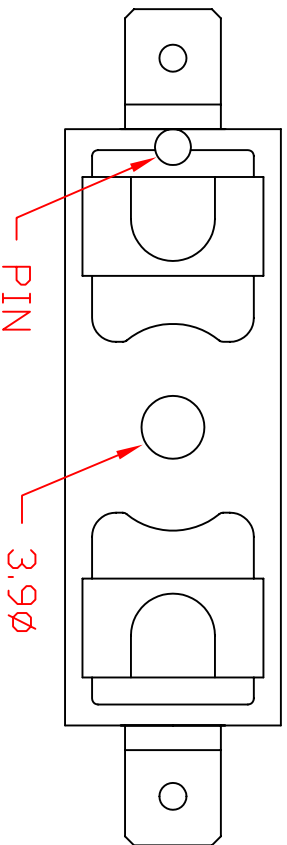

.250 QUICK CONNECT

THIS DOCUMENT AND ITS CONTENTS ARE THE PROPRIETARY CONFIDENTIAL PROPERTY OF INTERPOWER CORPORATION, NO USE OR COPIES MAY BE MADE WITHOUT WRITTEN PERMISSION FROM INTERPOWER CORPORATION.

DIMENSIONS IN MILLIMETERS

TITLE Fuse Block

DRAFT BY: DDF DATE: 01-14-03

DRAFTING APPROVAL: DATE: PART NUMBER: 809S820201

MATERIAL: DD NOT SCALE INTERPOWER CORPORATION

REV	CHANGE DESCRIPTION	DATE	INITIALS	SHEET
				1 OF 1