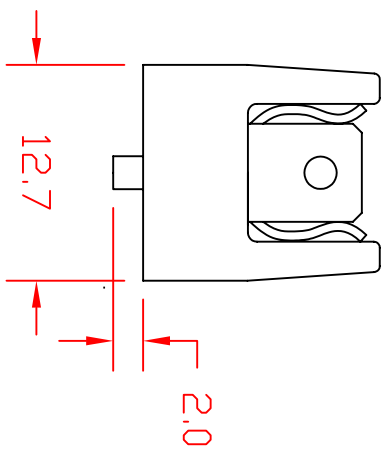

.250 QUICK CONNECT

THIS DOCUMENT AND ITS CONTENTS ARE THE PROPRIETARY CONFIDENTIAL PROPERTY OF INTERPOWER CORPORATION, NO USE OR COPIES MAY BE MADE WITHOUT WRITTEN PERMISSION FROM INTERPOWER CORPORATION.

DIMENSIONS IN MILLIMETERS

TITLE Fuse Block

DRAFT BY: DDF DATE: 01-14-03

DRAFTING APPROVAL: DATE: PART NUMBER: 809S820201

MATERIAL: DD NOT SCALE INTERPOWER CORPORATION

REV	CHANGE DESCRIPTION	DATE	INITIALS	SHEET
				1 OF 1