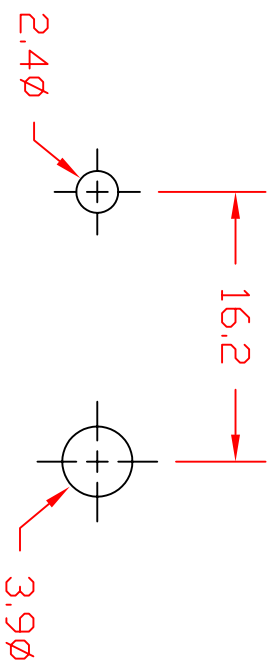

.250 QUICK CONNECT

THIS DOCUMENT AND ITS CONTENTS ARE THE PROPRIETARY CONFIDENTIAL PROPERTY OF INTERPOWER CORPORATION, NO USE OR COPIES MAY BE MADE WITHOUT WRITTEN PERMISSION FROM INTERPOWER CORPORATION.

DIMENSIONS IN MILLIMETERS

TITLE Fuse Block

DRAFT BY: DDF DATE: 01-14-03

DRAFTING APPROVAL: DATE: PART NUMBER: 809S820201

MATERIAL: DD NOT SCALE INTERPOWER CORPORATION

REV	CHANGE DESCRIPTION	DATE	INITIALS	SHEET
				1 OF 1