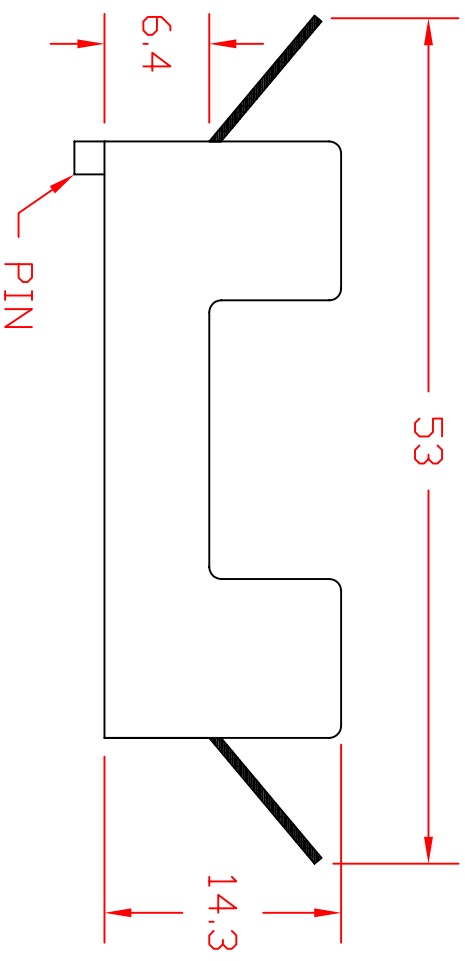

.250 QUICK CONNECT

THIS DOCUMENT AND ITS CONTENTS ARE THE PROPRIETARY CONFIDENTIAL PROPERTY OF INTERPOWER CORPORATION, NO USE OR COPIES MAY BE MADE WITHOUT WRITTEN PERMISSION FROM INTERPOWER CORPORATION.

DIMENSIONS IN MILLIMETERS

TITLE Fuse Block

DRAFT BY: DDF DATE: 01-14-03

DRAFTING APPROVAL: DATE: PART NUMBER: 809S820201

MATERIAL: DD NOT SCALE INTERPOWER CORPORATION

REV	CHANGE DESCRIPTION	DATE	INITIALS	SHEET
				1 OF 1