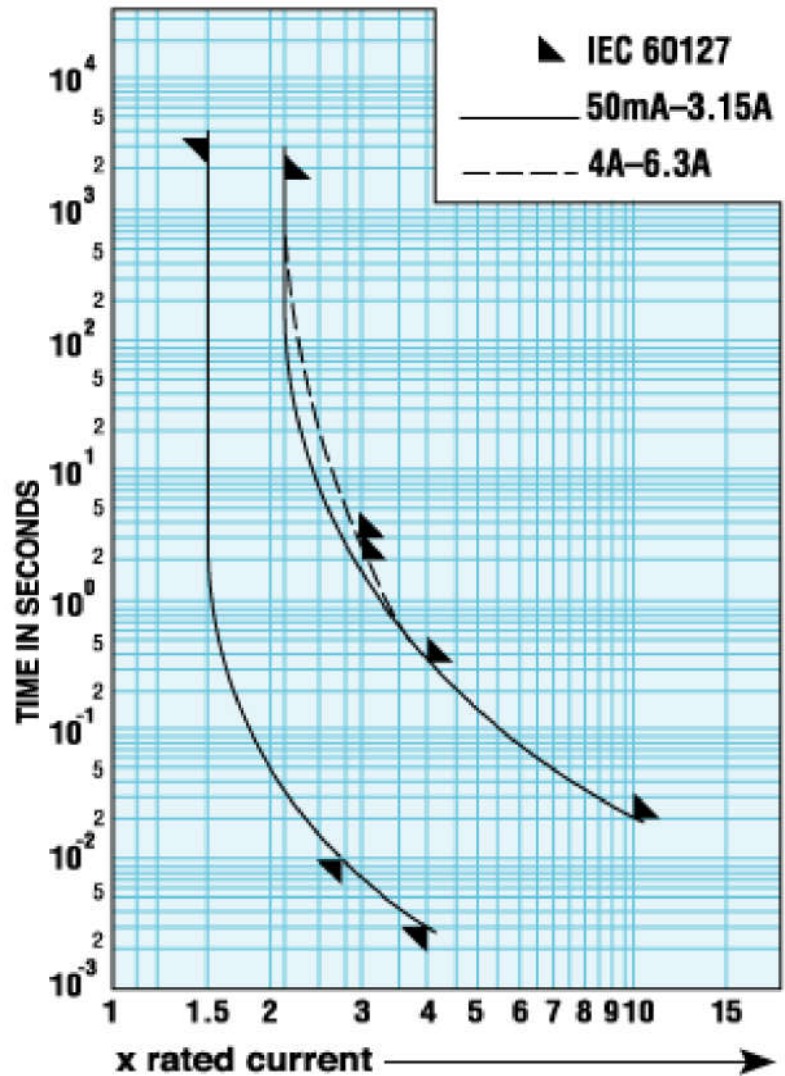

## Time-Current Graph: International 5x20mm Fuse Quick-Acting • High Breaking Capacity

THIS DOCUMENT AND ITS CONTENTS ARE THE PROPRIETARY CONFIDENTIAL PROPERTY OF INTERPOWER CORPORATION. NO USE OR COPIES MAY BE MADE WITHOUT WRITTEN PERMISSION FROM INTERPOWER CORPORATION.

DIMENSIONS IN MILLIMETERS

TITLE Fuse Curves

DRAFT BY: DDF

DATE: 5/21/24

PART NUMBER:

81413501

DRAFTING APPROVAL:

DATE: