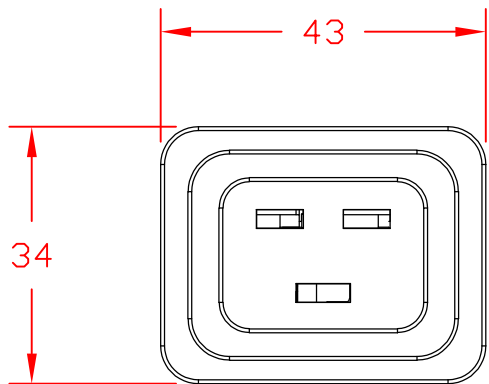

Panel cut out

THIS DOCUMENT AND ITS CONTENTS ARE THE PROPRIETARY CONFIDENTIAL PROPERTY OF INTERPOWER CORPORATION. NO USE OR COPIES MAY BE MADE WITHOUT WRITTEN PERMISSION FROM INTERPOWER CORPORATION.

DIMENSIONS IN MILLIMETERS

TITLE: IEC 60320 Sheet J Gray Snap-in Power Outlet

REV	CHANGE DESCRIPTION	DATE	INITIALS
C	Added strengthening members near contacts on back.	3/20/24	DDF
B	Added missing snaps to some views.	12/12/22	DDF
A	Introduction of new part to product line.	11/08/21	DDF

DRAFT BY:	DEG	DATE:	01/25/2017
DRAFTING APPROVAL:	DDF	DATE:	11/08/21

PART NUMBER: 83031130

MATERIAL:	DO NOT SCALE
	SHEET 1 OF 1

INTERPOWER CORPORATION