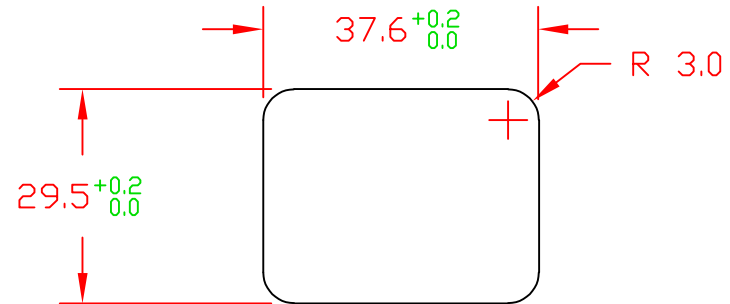

Panel cut out

THIS DOCUMENT AND ITS CONTENTS ARE THE PROPRIETARY CONFIDENTIAL PROPERTY OF INTERPOWER CORPORATION. NO USE OR COPIES MAY BE MADE WITHOUT WRITTEN PERMISSION FROM INTERPOWER CORPORATION.

DIMENSIONS IN MILLIMETERS

TITLE: IEC 60320 Sheet J Gray Snap-in Power Outlet

REV	CHANGE DESCRIPTION	DATE	INITIALS
C	Added strengthening members near contacts on back.	3/20/24	DDF
B	Added missing snaps to some views.	12/12/22	DDF
A	Introduction of new part to product line.	11/08/21	DDF

DRAFT BY:	DEG	DATE:	01/25/2017
DRAFTING APPROVAL:	DDF	DATE:	11/08/21

PART NUMBER: 83031130

MATERIAL:	DO NOT SCALE
	SHEET 1 OF 1

INTERPOWER CORPORATION