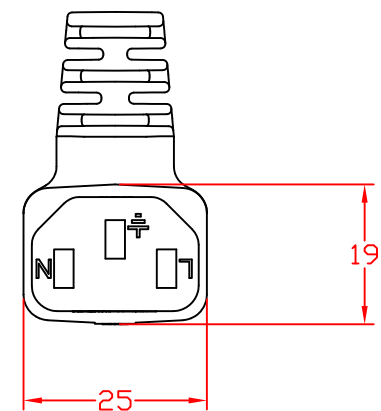

Plug contains  
10-amp fuse

THIS DOCUMENT AND ITS CONTENTS ARE THE PROPRIETARY CONFIDENTIAL  
PROPERTY OF INTERPOWER CORPORATION. NO USE OR COPIES  
MAY BE MADE WITHOUT WRITTEN PERMISSION FROM INTERPOWER CORPORATION.

DIMENSIONS IN MILLIMETERS

TITLE UK Cordset 10A w/C13.

DRAFT BY: KMA DATE: 3-26-04

PART NUMBER: 86240170

DRAFTING APPROVAL: KMA DATE: 3-26-04

MATERIAL: PVC

DO NOT SCALE

INTERPOWER CORPORATION

REV	CHANGE DESCRIPTION	DATE
B	Removed all non-technical markings. DDF	3-8-18
A	Added new C13 connector view. RLB	3-25-11

SHEET 1 OF 1