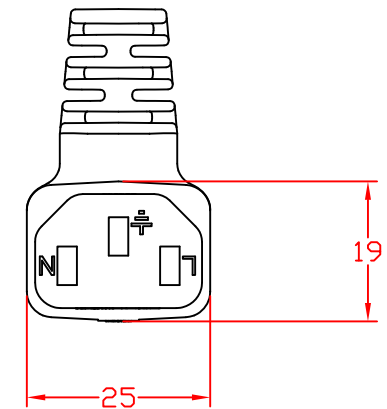

Plug contains
13-amp fuse

THIS DOCUMENT AND ITS CONTENTS ARE THE PROPRIETARY CONFIDENTIAL
PROPERTY OF INTERPOWER CORPORATION. NO USE OR COPIES
MAY BE MADE WITHOUT WRITTEN PERMISSION FROM INTERPOWER CORPORATION.

DIMENSIONS IN MILLIMETERS

TITLE UK Cordset 10A w/C13.

DRAFT BY: KMA DATE: 3-26-04

PART NUMBER: 86240210

DRAFTING APPROVAL: KMA DATE: 3-26-04

MATERIAL: PVC

DO NOT SCALE

INTERPOWER CORPORATION

SHEET 1 OF 1

REV	CHANGE DESCRIPTION	DATE
B	Removed all non-technical markings. DDF	3-8-18
A	Added new C13 connector view	3-25-11