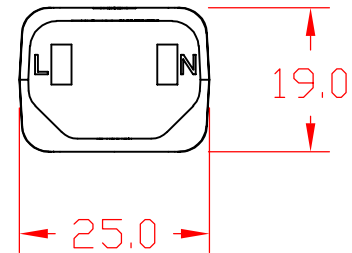

THIS DOCUMENT AND ITS CONTENTS ARE THE PROPRIETARY CONFIDENTIAL
PROPERTY OF INTERPOWER CORPORATION. NO USE OR COPIES
MAY BE MADE WITHOUT WRITTEN PERMISSION FROM INTERPOWER CORPORATION.

DIMENSIONS IN MILLIMETERS

TITLE: IEC 60320 C17 Power
Cord

DRAFT BY: DDF DATE: 10/30/18

PART
NUMBER: 86295820

DRAFTING
APPROVAL: JPC DATE: 10/30/18

MATERIAL:

DD NOT SCALE

INTERPOWER
CORPORATION

SHEET 1 OF 1

REV	CHANGE DESCRIPTION	DATE	INITIALS
A	Addition to product line.	10/30/18	DDF