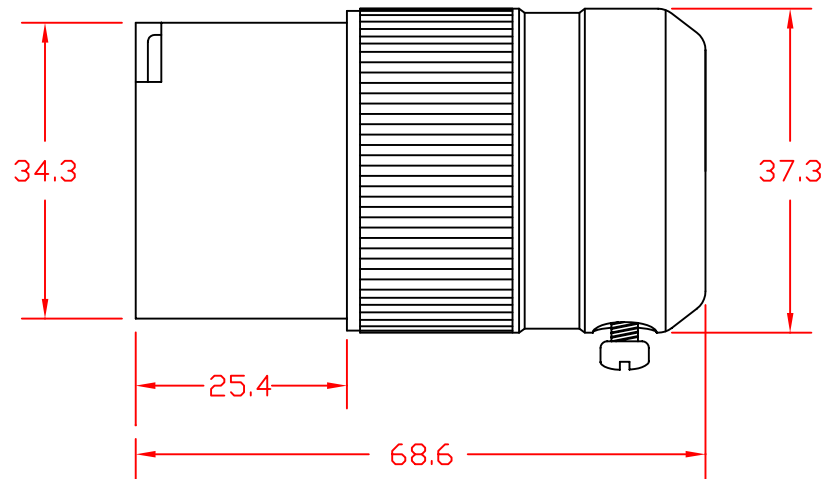

SIDE VIEW

THIS DOCUMENT AND ITS CONTENTS ARE THE PROPRIETARY CONFIDENTIAL PROPERTY OF INTERPOWER CORPORATION. NO USE OR COPIES MAY BE MADE WITHOUT WRITTEN PERMISSION FROM INTERPOWER CORPORATION.

DIMENSIONS IN MILLIMETERS

TITLE NEMA 5-15R

DRAFT BY: JPC

DATE: 5-5-2003

PART NUMBER: 88030110

DRAFTING APPROVAL:

DATE:

MATERIAL:

DO NOT SCALE

INTERPOWER CORPORATION

SHEET 1 OF 1

REV	CHANGE DESCRIPTION	DATE	INITIALS