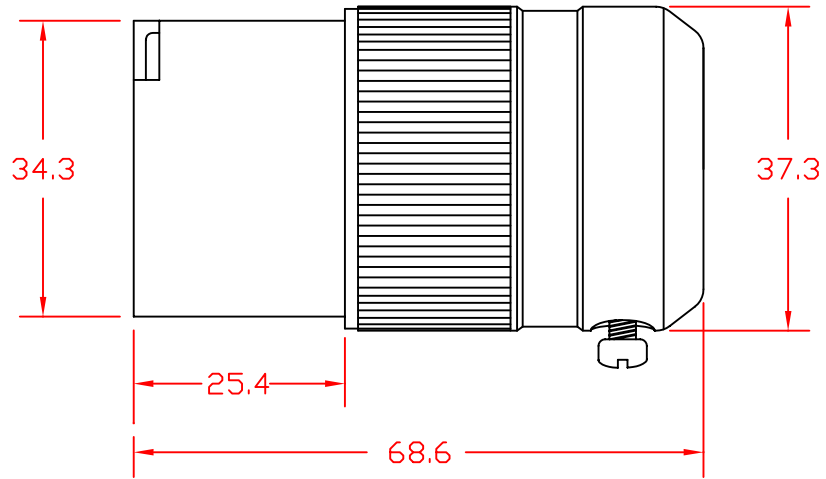

FACE

SIDE VIEW

Cord Accommodation: 7.6mm to 16.6mm

BACK

THIS DOCUMENT AND ITS CONTENTS ARE THE PROPRIETARY CONFIDENTIAL PROPERTY OF INTERPOWER CORPORATION. NO USE OR COPIES MAY BE MADE WITHOUT WRITTEN PERMISSION FROM INTERPOWER CORPORATION.

DIMENSIONS IN MILLIMETERS

TITLE NEMA 5-20R

DRAFT BY: JPC

DATE: 5-5-2003

PART NUMBER:

88030130

MATERIAL:

DO NOT SCALE