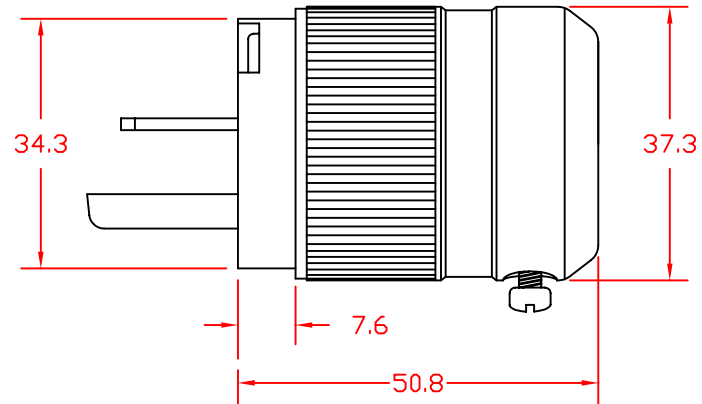

FACE

SIDE VIEW

Cord Accommodation: 7.6mm to 16.6mm

BACK

THIS DOCUMENT AND ITS CONTENTS ARE THE PROPRIETARY CONFIDENTIAL PROPERTY OF INTERPOWER CORPORATION. NO USE OR COPIES MAY BE MADE WITHOUT WRITTEN PERMISSION FROM INTERPOWER CORPORATION.

DIMENSIONS IN INCHES

TITLE NEMA 6-15P
15A

DRAFT BY: JPC DATE: 6-21-04

PART NUMBER: 88030200

DRAFTING APPROVAL: DATE:

MATERIAL:

DO NOT SCALE

INTERPOWER CORPORATION