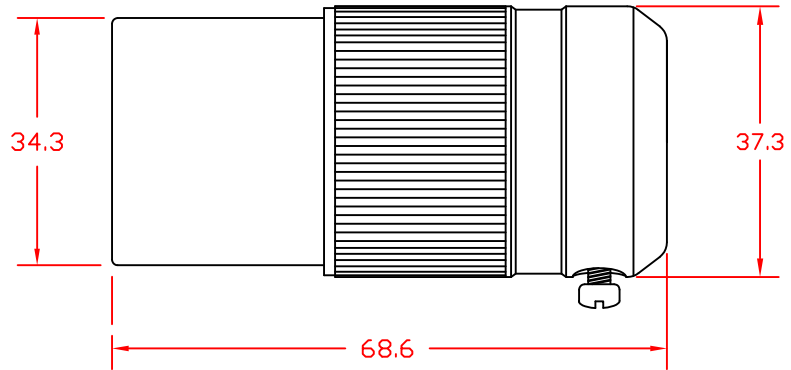

FACE

SIDE VIEW

← Cordage range: 7.6mm to 16.6mm O.D.

BACK

THIS DOCUMENT AND ITS CONTENTS ARE THE PROPRIETARY CONFIDENTIAL PROPERTY OF INTERPOWER CORPORATION. NO USE OR COPIES MAY BE MADE WITHOUT WRITTEN PERMISSION FROM INTERPOWER CORPORATION.

DIMENSIONS IN INCHES

TITLE NEMA L6-15 Connector

DRAFT BY: JPC DATE: 6-21-04

PART NUMBER: 88030230

DRAFTING APPROVAL: DATE:

MATERIAL:

DD NOT SCALE

INTERPOWER CORPORATION

A Inserted missing dimension on back-shell.

11/21/08 DDF

SHEET 1 OF 1

REV CHANGE DESCRIPTION

DATE INITIALS