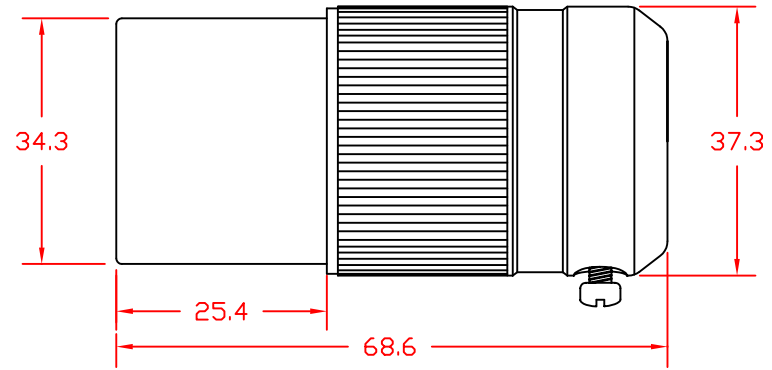

FACE

SIDE VIEW

← Cord Accommodation: 7.6mm to 16.6mm

BACK

THIS DOCUMENT AND ITS CONTENTS ARE THE PROPRIETARY CONFIDENTIAL PROPERTY OF INTERPOWER CORPORATION. NO USE OR COPIES MAY BE MADE WITHOUT WRITTEN PERMISSION FROM INTERPOWER CORPORATION.

DIMENSIONS IN INCHES

TITLE NEMA L5-15  
Connector

DRAFT BY: JPC

DATE: 6-21-04

PART NUMBER: 88030250

DRAFTING APPROVAL:

DATE:

MATERIAL: