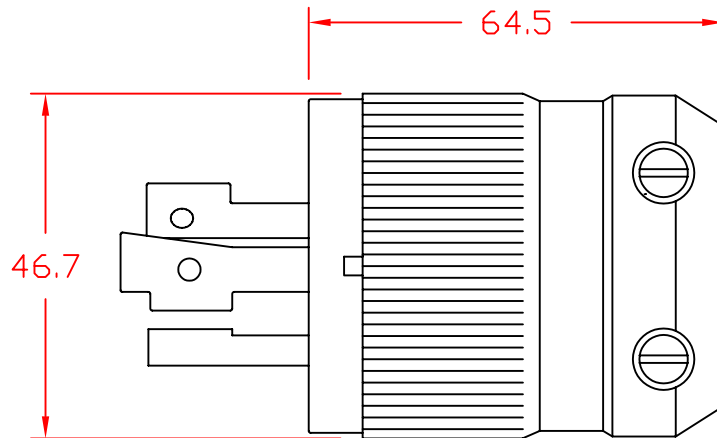

Cord Accommodation:
7mm to 19.8mm

THIS DOCUMENT AND ITS CONTENTS ARE THE PROPRIETARY CONFIDENTIAL
PROPERTY OF INTERPOWER CORPORATION. NO USE OR COPIES
MAY BE MADE WITHOUT WRITTEN PERMISSION FROM INTERPOWER CORPORATION.

DIMENSIONS IN MILLIMETERS

TITLE L6-30 Plug

DRAFT BY: JPC

DATE: 5-5-2003

PART
NUMBER:

88030310

MATERIAL:

DO NOT SCALE