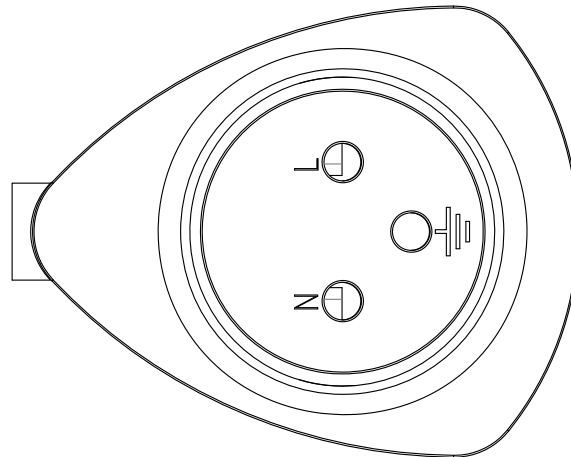

TOP VIEW

FRONT VIEW

THIS DOCUMENT AND ITS CONTENTS ARE THE PROPRIETARY CONFIDENTIAL
PROPERTY OF INTERPOWER CORPORATION. NO USE OR COPIES
MAY BE MADE WITHOUT WRITTEN PERMISSION FROM INTERPOWER CORPORATION.

DIMENSIONS IN MILLIMETERS

TITLE: Israeli Cable Connector

DRAFT BY: ATS/JM DATE: 03/05/13

PART NUMBER: 88040240

DRAFTING APPROVAL: DDF DATE: 03/12/13

MATERIAL:

SCALE: FULL SCALE

INTERPOWER CORPORATION

SHEET 1 OF 1

REV	CHANGE DESCRIPTION	DATE	INITIALS
A	INITIAL RELEASE	03/05/13	ATS/JM