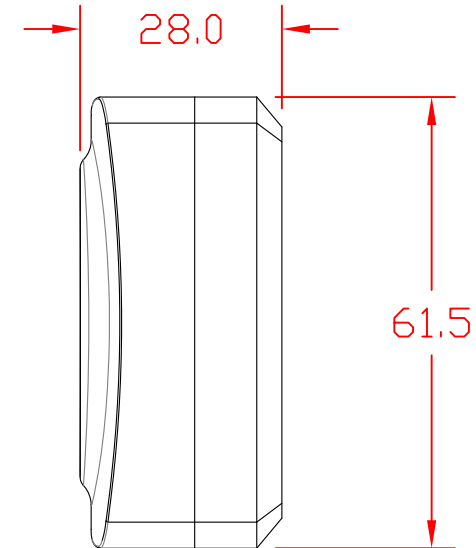

SIDE VIEW

THIS DOCUMENT AND ITS CONTENTS ARE THE PROPRIETARY CONFIDENTIAL
PROPERTY OF INTERPOWER CORPORATION. NO USE OR COPIES
MAY BE MADE WITHOUT WRITTEN PERMISSION FROM INTERPOWER CORPORATION.

DIMENSIONS IN MILLIMETERS

TITLE: Israeli Cable Connector

DRAFT BY: ATS/JM DATE: 03/05/13

PART NUMBER: 88040240

DRAFTING APPROVAL: DDF DATE: 03/12/13

MATERIAL:

SCALE: FULL SCALE

INTERPOWER CORPORATION

SHEET 1 OF 1

REV	CHANGE DESCRIPTION	DATE	INITIALS
A	INITIAL RELEASE	03/05/13	ATS/JM