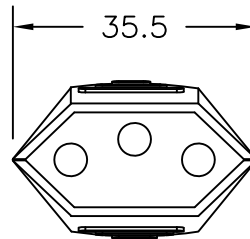

FRONT VIEW

THIS DOCUMENT AND ITS CONTENTS ARE THE PROPRIETARY CONFIDENTIAL
PROPERTY OF INTERPOWER CORPORATION. NO USE OR COPIES
MAY BE MADE WITHOUT WRITTEN PERMISSION FROM INTERPOWER CORPORATION.

DIMENSIONS IN MILLIMETERS

TITLE 20 Amp Brazilian Plug

DRAFT BY: ATS/KAZ DATE: 01/07/11

PART NUMBER: 88040300

DRAFTING APPROVAL: DDF DATE: 02/04/11

A	Introduction of part.	2/4/11
REV	CHANGE DESCRIPTION	DATE

MATERIAL:

SCALE: FULL SCALE

INTERPOWER CORPORATION

SHEET 1 OF 1