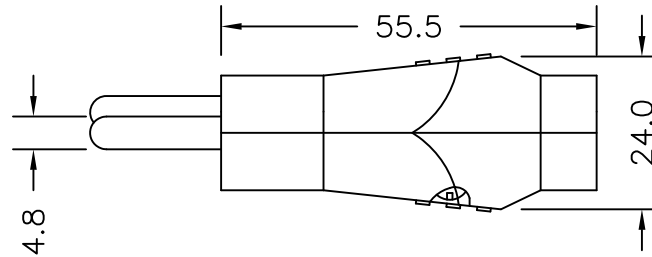

SIDE VIEW

FRONT VIEW

THIS DOCUMENT AND ITS CONTENTS ARE THE PROPRIETARY CONFIDENTIAL
PROPERTY OF INTERPOWER CORPORATION. NO USE OR COPIES
MAY BE MADE WITHOUT WRITTEN PERMISSION FROM INTERPOWER CORPORATION.

DIMENSIONS IN MILLIMETERS

TITLE 20 Amp Brazilian Plug

DRAFT BY: ATS/KAZ DATE: 01/07/11

PART NUMBER: 88040300

DRAFTING APPROVAL: DDF DATE: 02/04/11

A	Introduction of part.	2/4/11
REV	CHANGE DESCRIPTION	DATE

MATERIAL:

SCALE: FULL SCALE

INTERPOWER CORPORATION

SHEET 1 OF 1