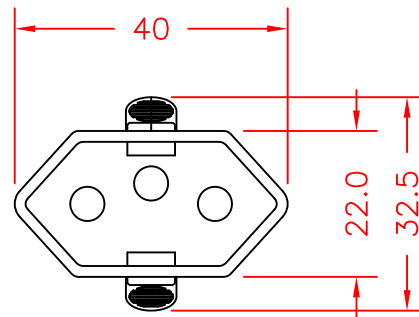

FRONT VIEW

THIS DOCUMENT AND ITS CONTENTS ARE THE PROPRIETARY CONFIDENTIAL
PROPERTY OF INTERPOWER CORPORATION. NO USE OR COPIES
MAY BE MADE WITHOUT WRITTEN PERMISSION FROM INTERPOWER CORPORATION.

DIMENSIONS IN MILLIMETERS

TITLE 20 Amp Brazilian Socket

DRAFT BY: ATS/KAZ DATE: 01/07/11

PART NUMBER: 88040310

DRAFTING APPROVAL: DDF DATE: 02/04/11

A Introduction of part.

2/4/11

MATERIAL:

SCALE: FULL SCALE

INTERPOWER CORPORATION

REV CHANGE DESCRIPTION

DATE

SHEET 1 OF 1