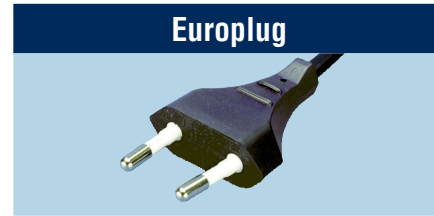

86517040 10A, IEC 60320 C13 connector

86517080 16A, IEC 60320 C19 connector

Denmark

Class I Danish plug. Do not use the Continental European plug for Denmark because it will not be properly grounded.

86280930 2.5A, IEC 60320 C5 connector

86280000 10A, 50/10mm strip

86280010 10A, IEC 60320 C13 connector

86280710 10A, IEC 60320 C13 connector

Data Cord

Europlug

Class II, ungrounded Europlug. Used in Europe and western Asia. Also used in the Middle East, most of Africa, South America, and many developing nations.